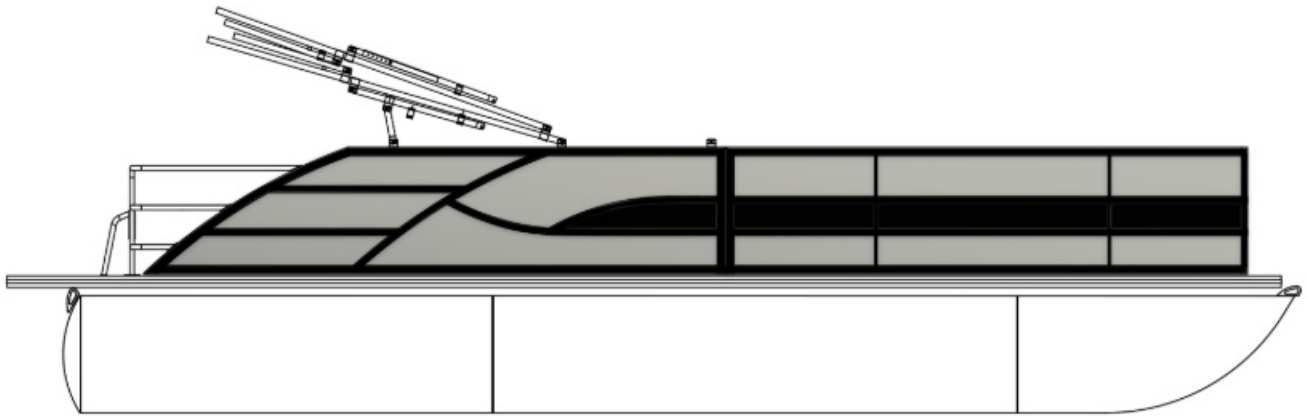

NEW 2025 Bentley Pontoons Legacy 223 QSB Triple Tube Pkg

\$70,999

Description

Price Includes a Mercury 200XL, Stainless Steel Prop, Tandem Axle Trailer with Brakes, Hydraulic Steering with Tilt wheel, Upgraded Full length Center Log, Ski Locker In Floor Storage, Gray Seagrass Weave Flooring, Rockford Stereo System Upgrade w/ 6 speakers and amp, 12Volt Receptacle w/ Dual USB Ch...

GENERAL INFORMATION

Manufacturer	Bentley Pontoons
Model Year	2025
Model Name	Legacy 223 QSB Triple Tube Pkg
Model Code	Legacy 223 QSB Triple Tube Pkg
Stock Number	
Color	Matte Silver w/ Black Accent / Gray Interior
Condition	NEW
Engine	200XL Outboard 4 Stroke