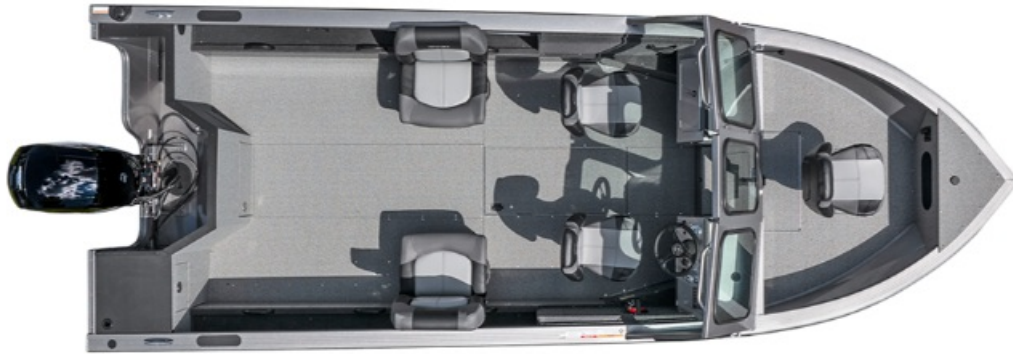

# NEW 2025 Crestliner 2050 Commander

### Description

NEW arrival! Call for engine options and pricing.Â The 2050 Commander comes fully-loaded with everything you need for a perfect day on the big waterâ€”except the actual fish. With its legendary all-welded aluminum hull construction, this big water aluminum fishing boat is able to withstand the harshne...

### GENERAL INFORMATION

Manufacturer	Crestliner
Model Year	2025
Model Name	2050 Commander
Model Code	2050 Commander
Stock Number	7153
Color	silver metallics
Condition	NEW
Engine	Mercury