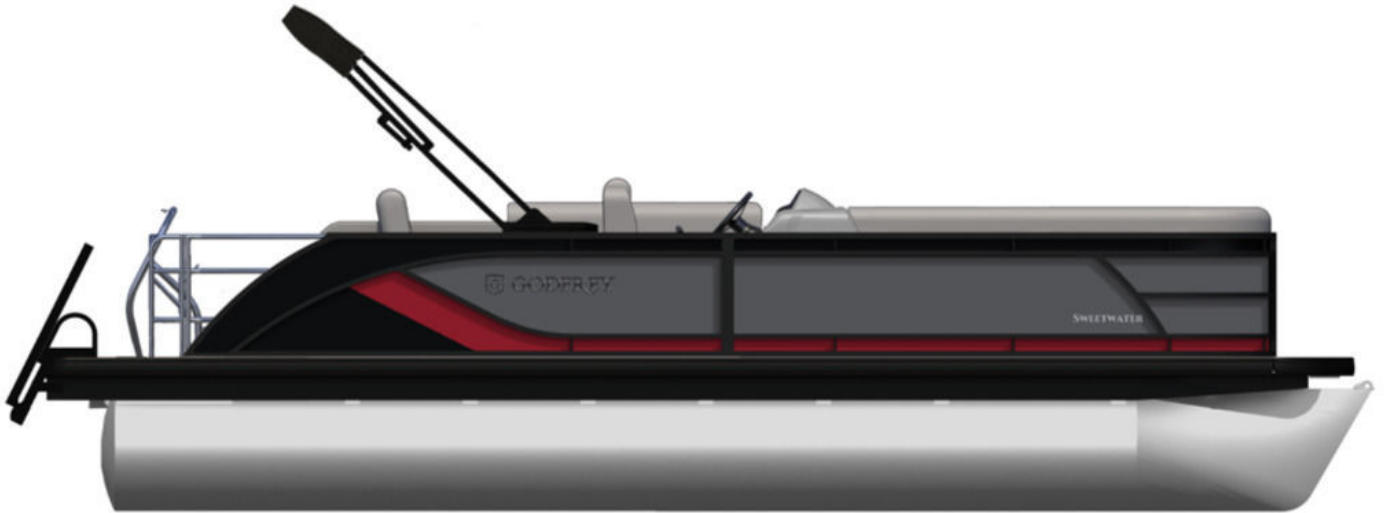

NEW 2025 Godfrey Sweetwater 2286 SFLC
\$84,927

Description

No description available

GENERAL INFORMATION

Manufacturer	Godfrey
Model Year	2025
Model Name	Sweetwater 2286 SFLC
Model Code	Sweetwater 2286 SFLC
Stock Number	25G122
Color	
Condition	NEW
Engine	