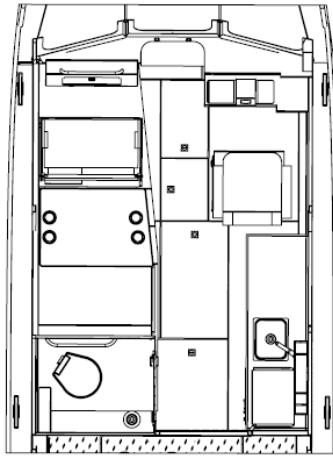

NEW 2025 Hewescraft 270 Pacific Explorer ET

Call For Price

CONFIG. #7
PE MLC
PORT: FULL DINETTE & BED W/ HEAD
CLOSET STARBOARD: TRUCK SEAT W/
GALLEY

Description

Call 616-997-8888 for engine options and price.Â Concerns about safety keep boaters from island hopping through the San Juan Islands or exploring the fabled Inside Passage. Concerns about value for money keep boaters from committing to a big-ticket excursion vessel. The Pacific Explorer ...

GENERAL INFORMATION

Manufacturer	Hewescraft
Model Year	2025
Model Name	270 Pacific Explorer ET
Model Code	270 Pacific Explorer ET
Stock Number	7169
Color	white
Condition	NEW
Engine	outboard

Contact

LYNDEN SPORTS CENTER
1016 O' Malley Drive
Coopersville, MI 49404
Phone: 616-997-8888
Website:
<http://www.lyndensportscenter.com>