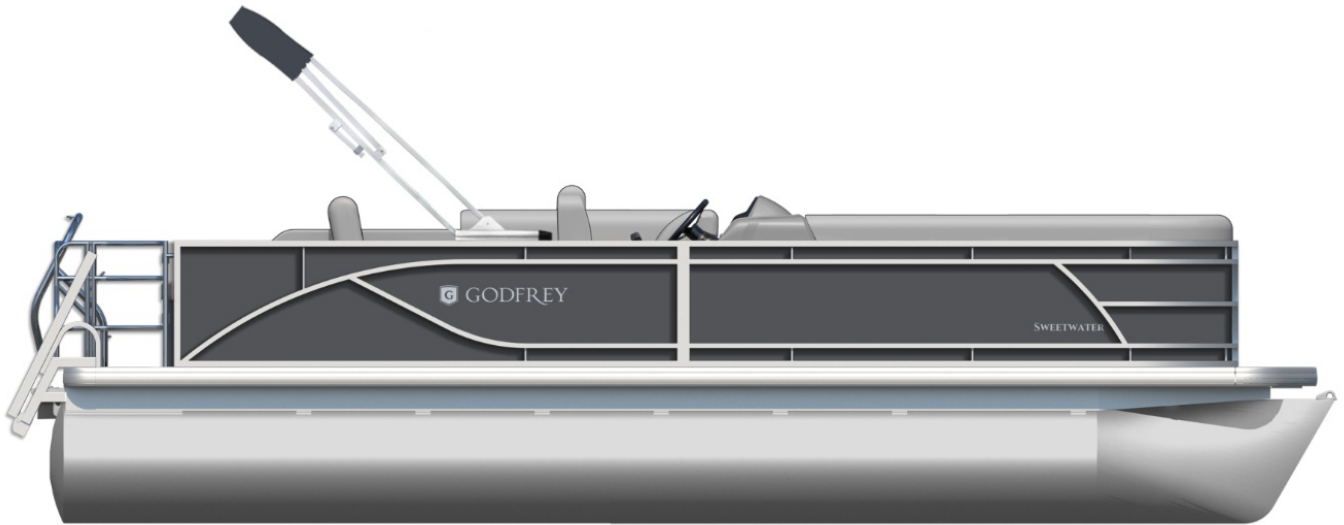

NEW 2025 Godfrey Sweetwater 2286SFLC Tritoon

Call For Price

Description

This unit is on order. Call 616-997-8888 for engine options and availability. A NEW for 2025! Sweetwater tritoons are the quintessential choice for those seeking affordability without compromising on luxury or functionality. The Sweetwater Lounge model extends the best days of the season...

GENERAL INFORMATION

Manufacturer	Godfrey
Model Year	2025
Model Name	Sweetwater 2286SFLC Tritoon
Model Code	Sweetwater 2286SFLC Tritoon
Stock Number	9002
Color	moonstone
Condition	NEW
Engine	Mercury outboard