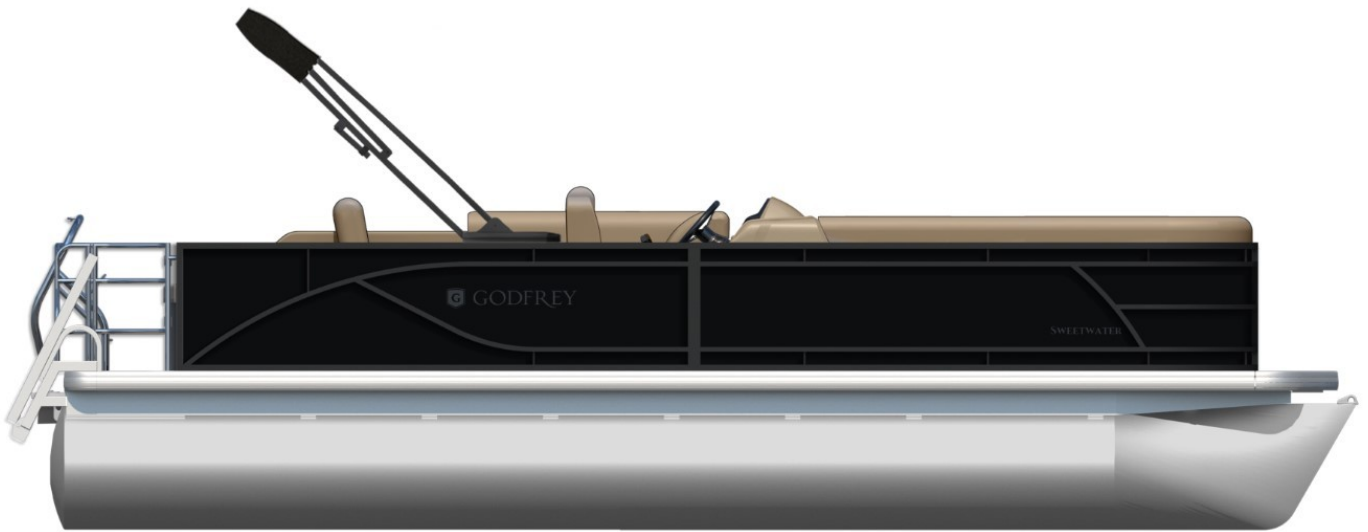

NEW 2025 Godfrey Sweetwater 2286SFLC Tritoon

Call For Price

Description

This unit is on order. Call 616-997-8888 for engine options and availability. A NEW for 2025! Sweetwater tritoons are the quintessential choice for those seeking affordability without compromising on luxury or functionality. The Sweetwater Lounge model extends the best days of the season...

GENERAL INFORMATION

Manufacturer	Godfrey
Model Year	2025
Model Name	Sweetwater 2286SFLC Tritoon
Model Code	Sweetwater 2286SFLC Tritoon
Stock Number	9003
Color	Black
Condition	NEW
Engine	Mercury outboard