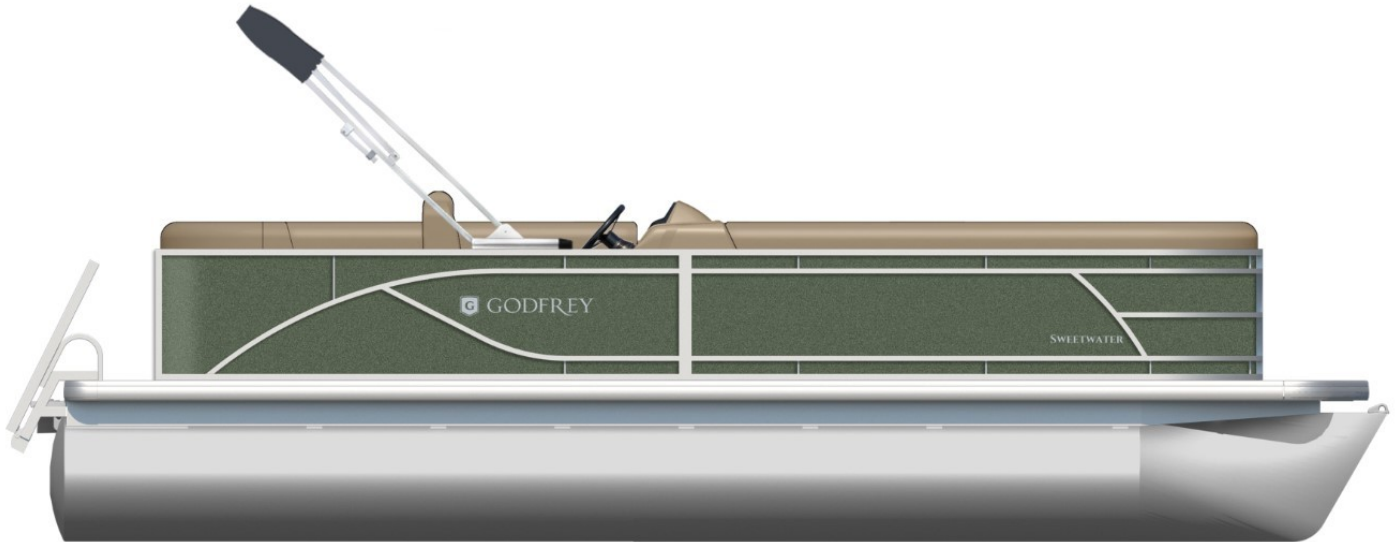

NEW 2025 Godfrey Sweetwater 2086 Cruise Tritoon Call For Price

Description

This unit is on order. Call 616-997-8888 for engine options and availability. A NEW for 2025! Sweetwater tritoons are the quintessential choice for those seeking affordability without compromising on luxury or functionality. The Sweetwater Cruise model extends the best days of the season...

GENERAL INFORMATION

Manufacturer	Godfrey
Model Year	2025
Model Name	Sweetwater 2086 Cruise Tritoon
Model Code	Sweetwater 2086 Cruise Tritoon
Stock Number	9005
Color	Sage
Condition	NEW
Engine	Mercury outboard