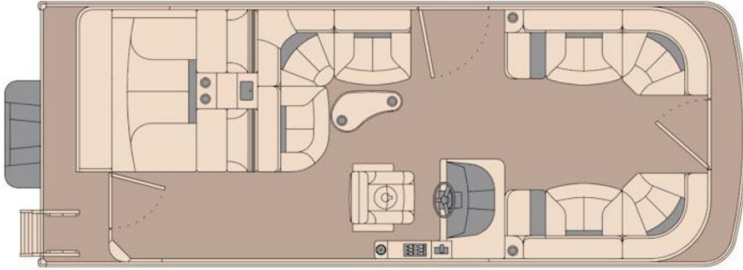

NEW 2025 Landau Atlantis 230 Rear Lounge Tri-Log

Call For Price

Description

No description available

GENERAL INFORMATION

Manufacturer	Landau
Model Year	2025
Model Name	Atlantis 230 Rear Lounge Tri-Log
Model Code	Atlantis 230 Rear Lounge Tri-Log
Stock Number	LAN 106 MER 1095
Color	CHARCOAL
Condition	NEW
Engine	