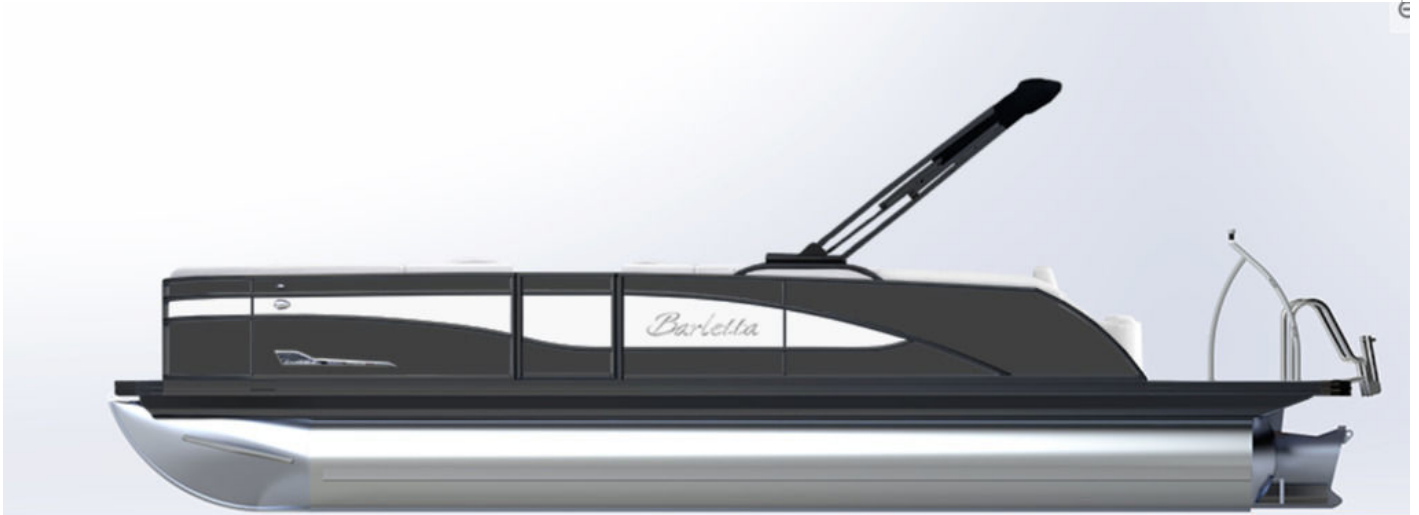

NEW 2025 Barletta 25UE  
\$146,904

**Description**

RAILSKIN COLOR ACCENT; TRIPLE TOON PACKAGE W/ MIDSHIP STORAGE - CORSA; MERCURY DIGITAL DTS PRE-RIG FOR VERADO ENGINES W/ VESSEL LINK, HYDRAULIC AND POWER ASSIST STEERING, DIGITAL GAUGES; RIG ENGINE W/ STAINLESS STEEL PROP; STAINLESS STEEL FLAG POLE W/ AMERICAN FLAG; STEREO REMOTE AT STERN SWIM DECK; ...

**GENERAL INFORMATION**

|              |   |
|--------------|---|
| Manufacturer | Barletta  |
| Model Year   | 2025  |
| Model Name   | 25UE  |
| Model Code   | 25UE  |
| Stock Number | 7737  |
| Color        | GRAY<br>MOONSTONE<br>/ WHITE<br>OPAL / SOFT<br>TOUCH<br>BRILLIANT<br>WHITE w/<br>CARBON<br>ACCENT |
| Condition    | NEW   |
| Engine       |   |