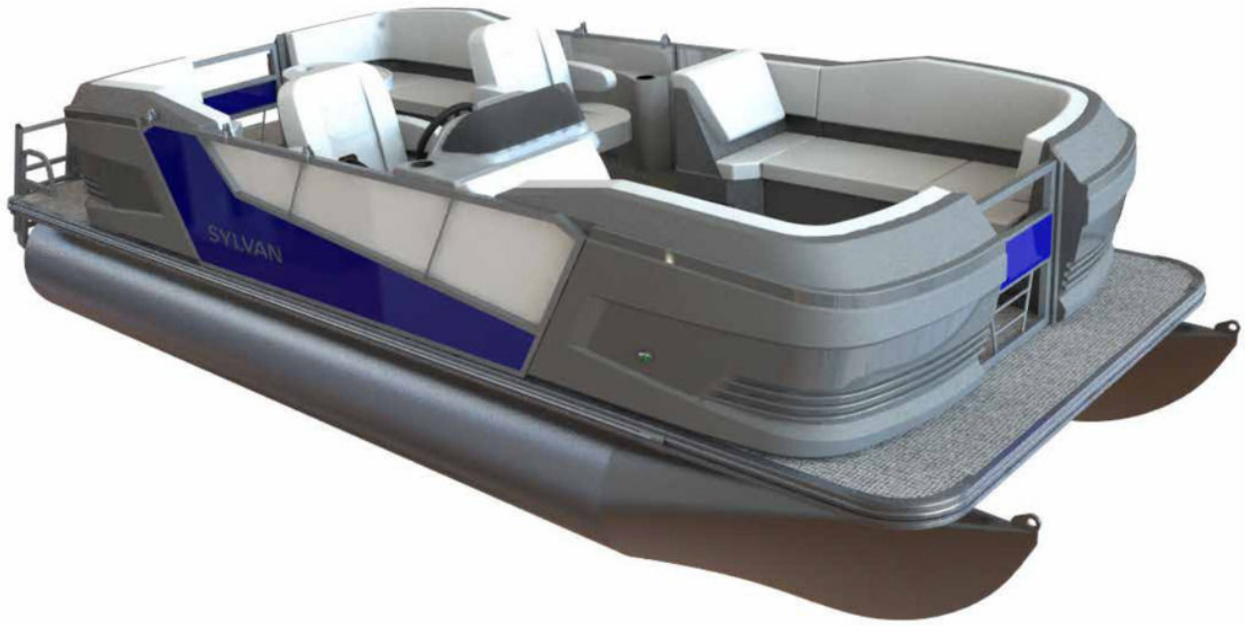

NEW 2025 Sylvan A-22 LZ DH
\$47,679

Description

TWINTUBE. Onyx w/ White Accent Stripe. Mercury 90 ELPT CT.
Engine Upgrade Option Available.

GENERAL INFORMATION

Manufacturer	Sylvan
Model Year	2025
Model Name	A-22 LZ DH
Model Code	A-22 LZ DH
Stock Number	B000853367
Color	Onyx/White Accents
Condition	NEW
Engine	