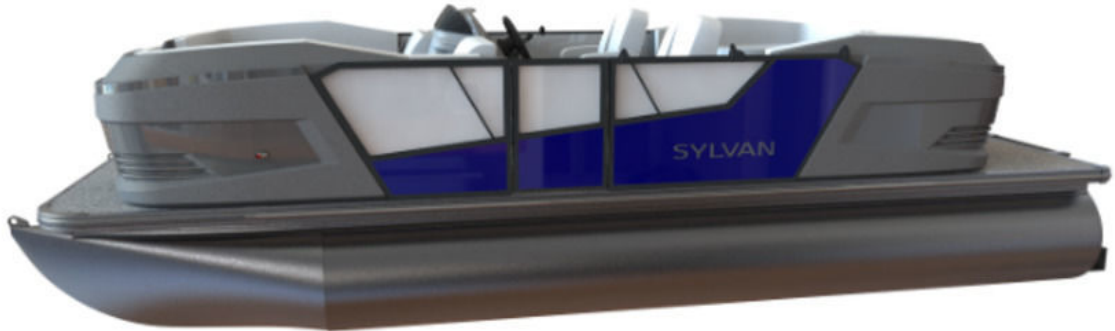

NEW 2025 Sylvan A-22 LZ DH
\$47,679

Description

TWINTUBE. Blue w/ White Accent Stripe. Mercury 90 ELPT CT. Engine Upgrade Option Available.

GENERAL INFORMATION

Manufacturer	Sylvan
Model Year	2025
Model Name	A-22 LZ DH
Model Code	A-22 LZ DH
Stock Number	B000853366
Color	Blue/White Accents
Condition	NEW
Engine	