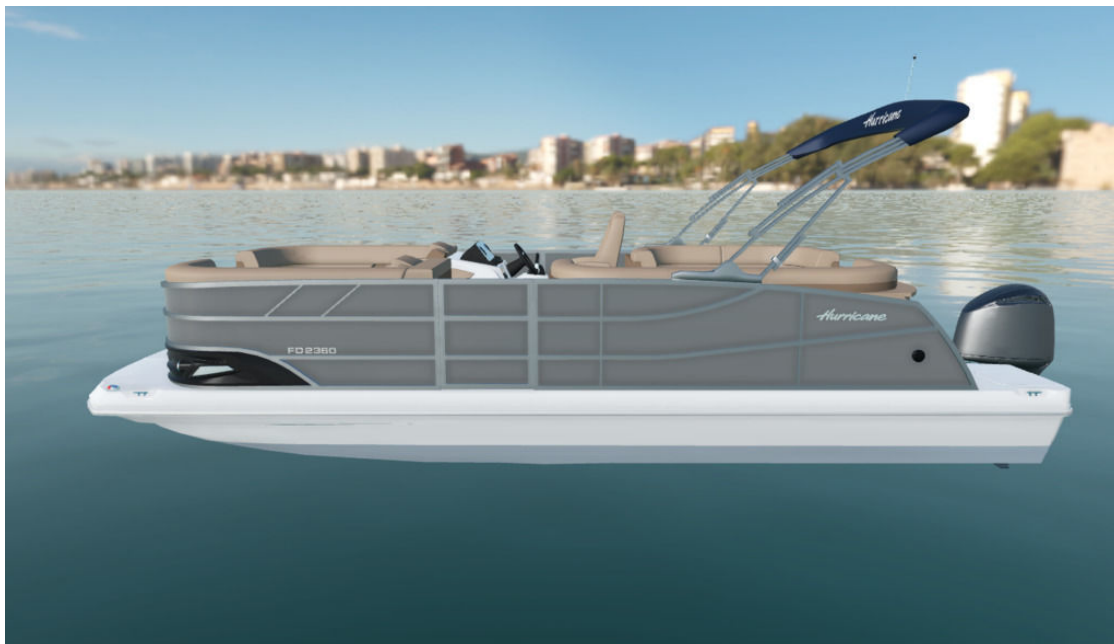

# NEW 2025 Godfrey Marine FUN DECK 2360 SPLIT BENCH Call For Price

## GENERAL INFORMATION

Manufacturer	Godfrey Marine
Model Year	2025
Model Name	FUN DECK 2360 SPLIT BENCH
Model Code	FUN DECK 2360 SPLIT BENCH
Stock Number	
Color	MONACO BLUE
Condition	NEW
Engine	