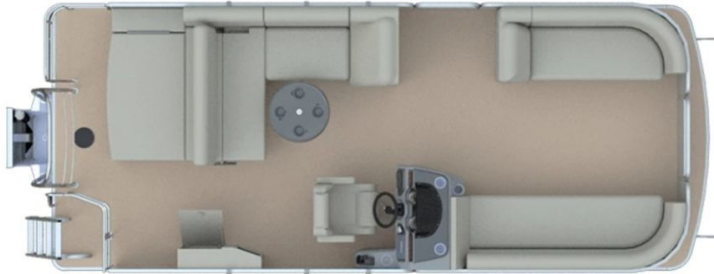

NEW 2025 Godfrey Pontoons Sweetwater 2286 SFL GTP 27 in.
Center Tube Package
Call For Price

Description

No description available

GENERAL INFORMATION

Manufacturer	Godfrey Pontoons
Model Year	2025
Model Name	Sweetwater 2286 SFL GTP 27 in. Center Tube Package
Model Code	Sweetwater 2286 SFL GTP 27 in. Center Tube Package
Stock Number	G507
Color	SIENNA BEIGE
Condition	NEW
Engine	