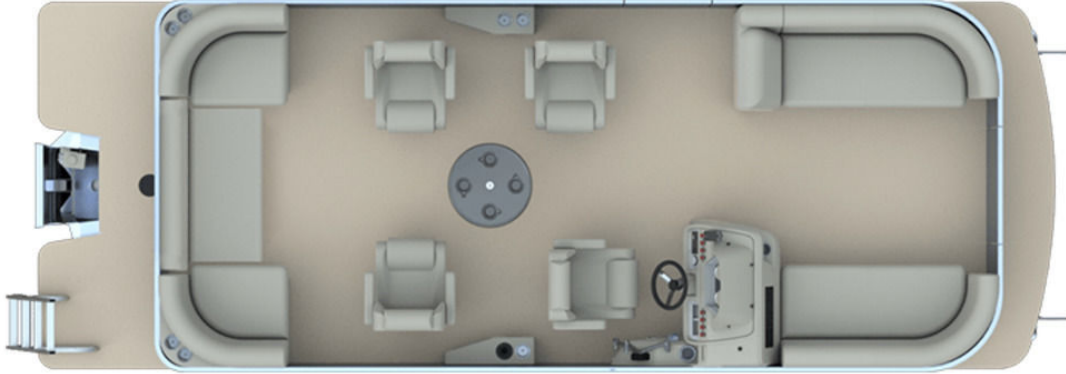

# NEW 2025 Godfrey Pontoons Sweetwater 2286 SB Sport Tube 27 in. Package Call For Price

## GENERAL INFORMATION

Manufacturer	Godfrey Pontoons
Model Year	2025
Model Name	Sweetwater 2286 SB Sport Tube 27 in. Package
Model Code	Sweetwater 2286 SB Sport Tube 27 in. Package
Stock Number	G510
Color	LAGOON/BLACK
Condition	NEW
Engine	