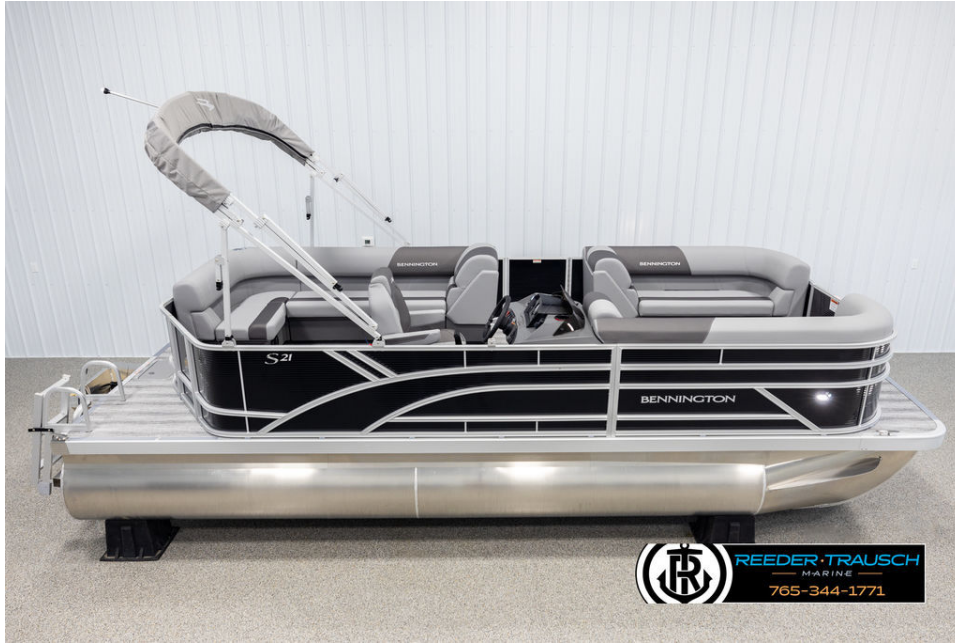

NEW 2025 Bennington 21 SLSE

Call For Price

Description

No description available

GENERAL INFORMATION

Manufacturer	Bennington
Model Year	2025
Model Name	21 SLSE
Model Code	21 SLSE
Stock Number	JM2408
Color	Gemini Black
Condition	NEW
Engine	