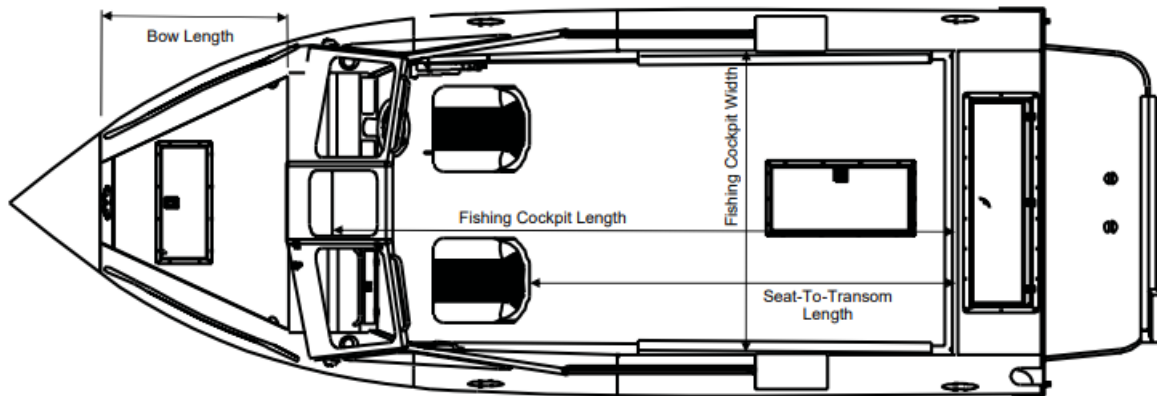

NEW 2025 Hewescraft 190 Sea Runner ET

Call For Price

Description

Lynden Sports Center is Michigan's premier HewesCraft dealer. Our technicians and sales reps will walk you through rigging and electronics placements to ensure your boat is rigged for you! Visit us at 1016 OMalley Dr or give us a call to learn more. We service all of Michigan and can help make your ...

GENERAL INFORMATION

| | |
|--------------|-------------------|
| Manufacturer | Hewescraft |
| Model Year | 2025 |
| Model Name | 190 Sea Runner ET |
| Model Code | 190 Sea Runner ET |
| Stock Number | 7122 |
| Color | white |
| Condition | NEW |
| Engine | mercury |