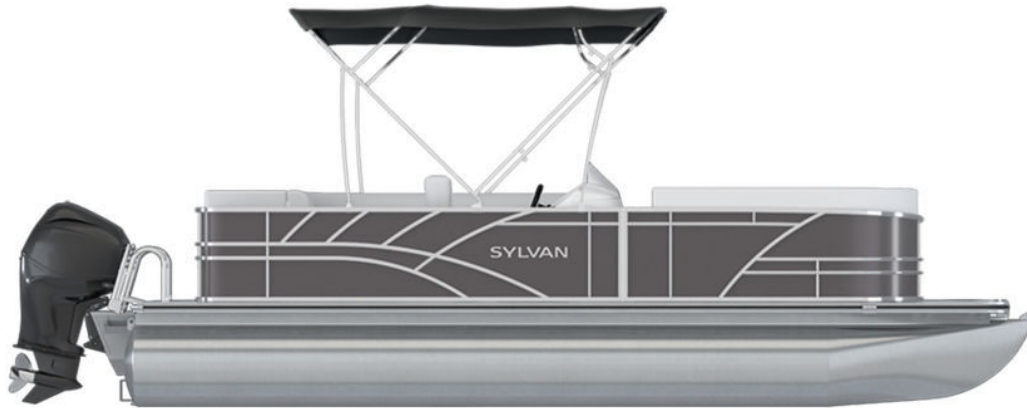

# NEW 2025 Sylvan MIRAGE 8520 CRS

### Description

TWINTUBE. Carbon. Mercury 50ELPT CT. Engine Upgrade Options Available