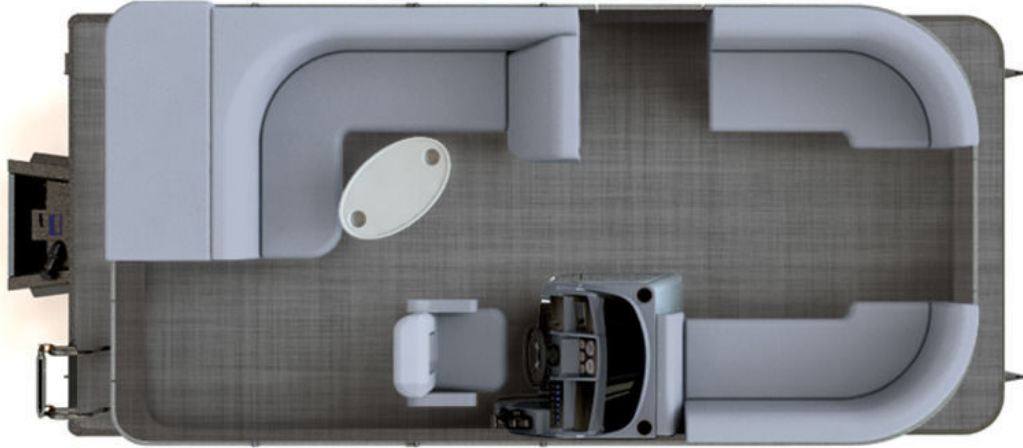

NEW 2025 Sylvan MIRAGE 8520 CRS

\$40,523

Description

TWINTUBE. Carbon. Mercury 50ELPT CT. Engine Upgrade Options Available

GENERAL INFORMATION

Manufacturer	Sylvan
Model Year	2025
Model Name	MIRAGE 8520 CRS
Model Code	MIRAGE 8520 CRS
Stock Number	B000852876
Color	Carbon
Condition	NEW
Engine	