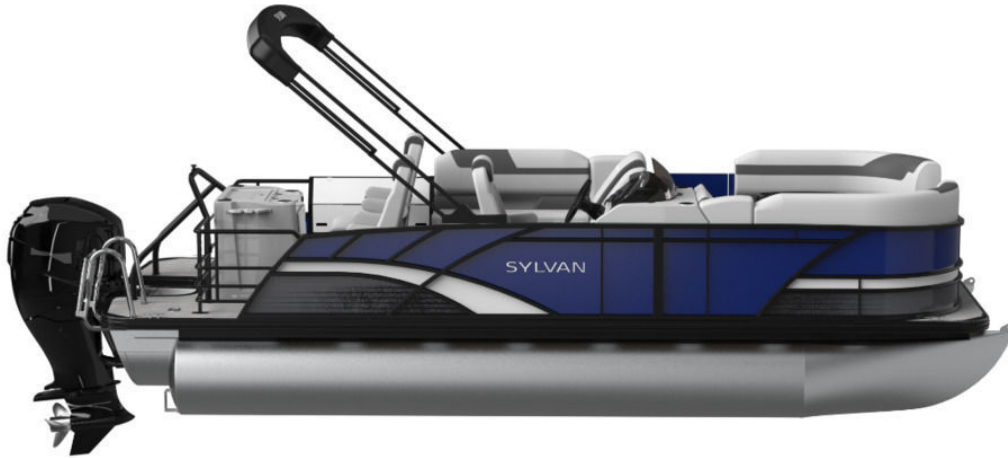

NEW 2025 Sylvan L-1 PARTY FISH

\$50,109

Description

TWINTUBE. Blue w/ White Accent Stripe. Mercury 50ELPT CT.
Engine Upgrade Options Available

GENERAL INFORMATION

Manufacturer	Sylvan
Model Year	2025
Model Name	L-1 PARTY FISH
Model Code	L-1 PARTY FISH
Stock Number	B000852887
Color	BLUE/WHITE GRAPHICS
Condition	NEW
Engine	