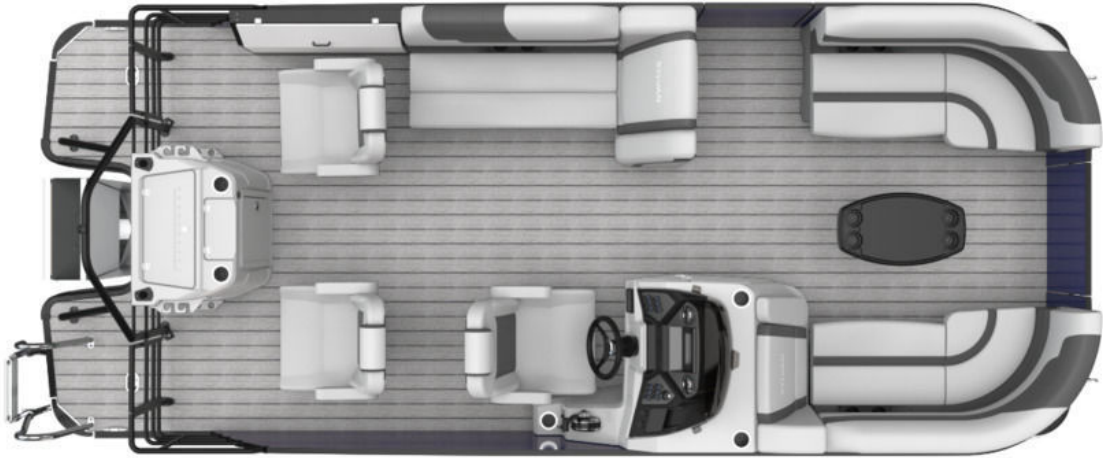

# NEW 2025 Sylvan L-1 PARTY FISH

\$50,109

## Description

TWINTUBE. Blue w/ White Accent Stripe. Mercury 50ELPT CT. Engine  
Upgrade Options Available

## GENERAL INFORMATION

|              |                        |
|--------------|------------------------|
| Manufacturer | Sylvan                 |
| Model Year   | 2025                   |
| Model Name   | L-1 PARTY FISH         |
| Model Code   | L-1 PARTY FISH         |
| Stock Number | B000852886             |
| Color        | BLUE/WHITE<br>GRAPHICS |
| Condition    | NEW                    |
| Engine       |                        |