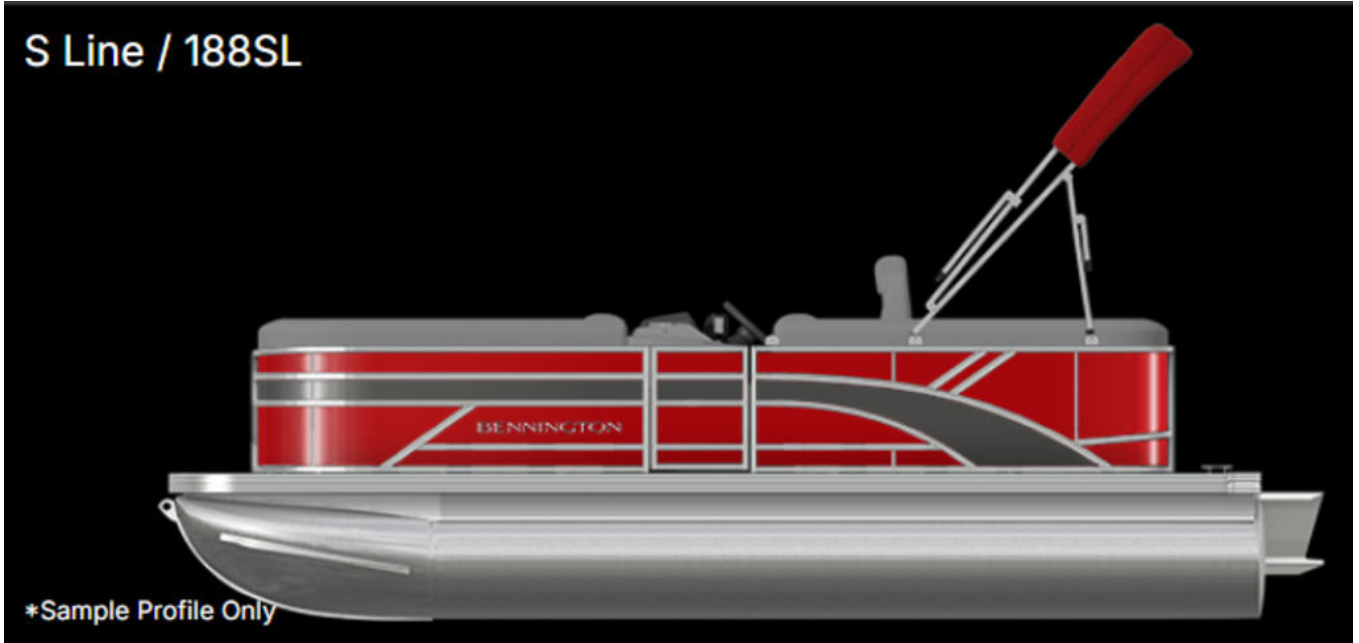

NEW 2025 Bennington 188SLSE

Call For Price

S Line / 188SL

Description

Mercury 25ELPT, Panel Color Absolute Red, Panel Accent Anthracite Smooth, Canvas RED, S Series Windshield, Tilt Steering, Gray Interior.

GENERAL INFORMATION

Manufacturer	Bennington
Model Year	2025
Model Name	188SLSE
Model Code	188SLSE
Stock Number	295122
Color	Red/Anthracite
Condition	NEW
Engine	

Contact

Spicer's Boat City
4165 W Houghton Lake Drive
Houghton Lake, MI 48629
Phone: 9893668400
Fax:
Website:
<https://www.spicersboatcity.com>