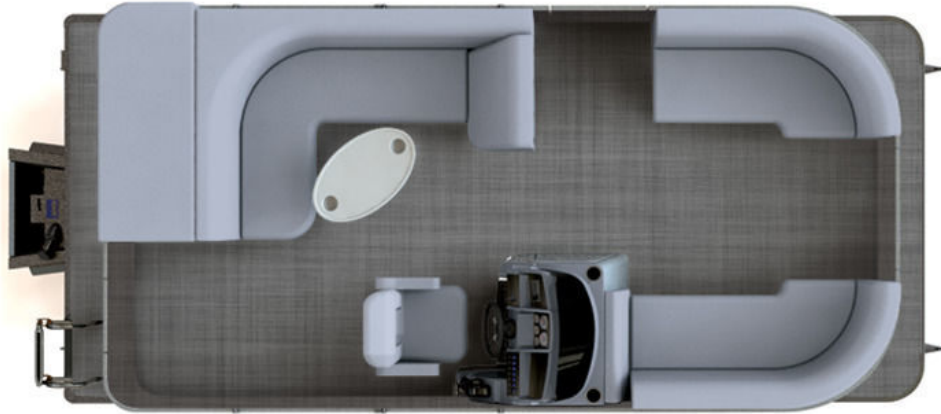

NEW 2025 Sylvan MIRAGE 8520 CRS

\$40,523

Description

TWINTUBE. Onyx. Mercury 50ELPT CT. Engine Upgrade Options Available

GENERAL INFORMATION

| | |
|--------------|-----------------|
| Manufacturer | Sylvan |
| Model Year | 2025 |
| Model Name | MIRAGE 8520 CRS |
| Model Code | MIRAGE 8520 CRS |
| Stock Number | B000852882 |
| Color | Onyx |
| Condition | NEW |
| Engine | |