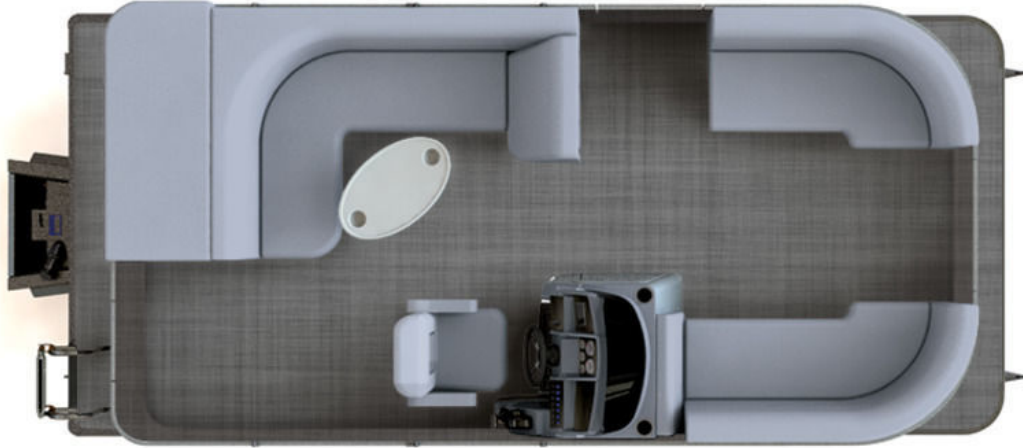

NEW 2025 Sylvan MIRAGE 8520 CRS

\$40,523

Description

TWINTUBE. Carbon. Mercury 50ELPT CT. Engine Upgrade Options Available

GENERAL INFORMATION

Manufacturer	Sylvan
Model Year	2025
Model Name	MIRAGE 8520 CRS
Model Code	MIRAGE 8520 CRS
Stock Number	B000852878
Color	Carbon
Condition	NEW
Engine	