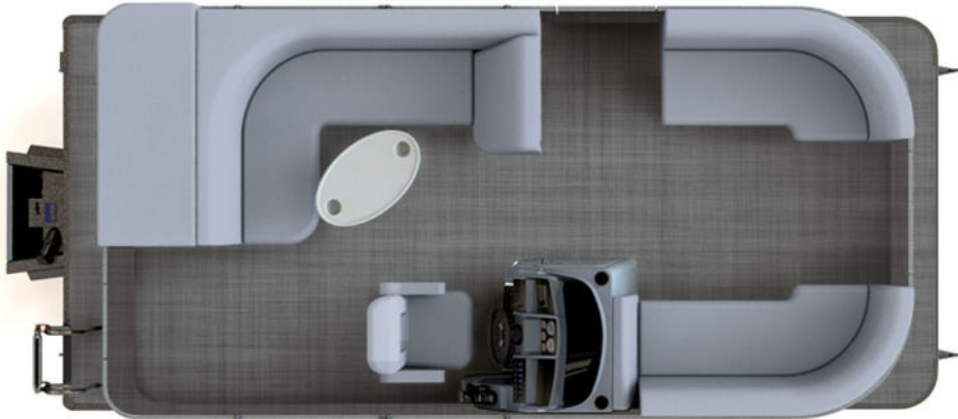

NEW 2025 Sylvan MIRAGE 8520 CRS

\$40,523

Description

TWINTUBE. Blue. Mercury 50ELPT CT. Engine Upgrade Options Available

GENERAL INFORMATION

Manufacturer	Sylvan
Model Year	2025
Model Name	MIRAGE 8520 CRS
Model Code	MIRAGE 8520 CRS
Stock Number	B000852880
Color	Blue
Condition	NEW
Engine	