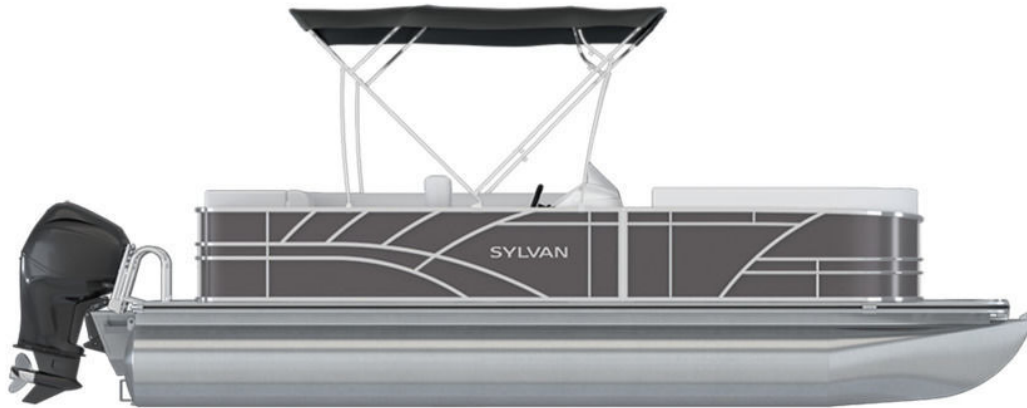

NEW 2025 Sylvan MIRAGE 8520 CRS \$40,523

Description

TWINTUBE. Carbon. Mercury 50ELPT CT. Engine Upgrade Options Available

GENERAL INFORMATION

| | |
|--------------|-----------------|
| Manufacturer | Sylvan |
| Model Year | 2025 |
| Model Name | MIRAGE 8520 CRS |
| Model Code | MIRAGE 8520 CRS |
| Stock Number | B000852877 |
| Color | Carbon |
| Condition | NEW |
| Engine | |