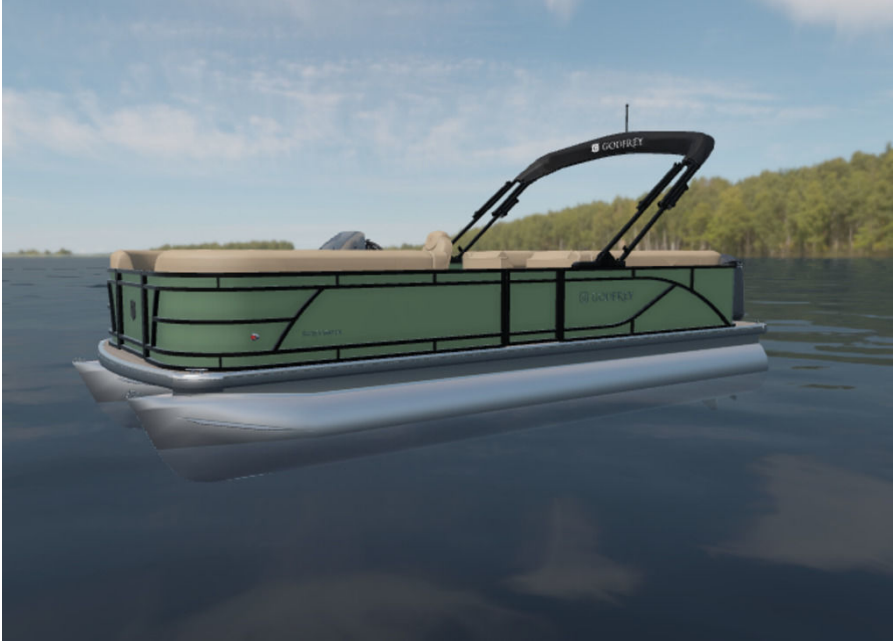

# NEW 2025 Godfrey MONACO 235SFL

### Description

No description available

### GENERAL INFORMATION

Manufacturer	Godfrey
Model Year	2025
Model Name	MONACO 235SFL
Model Code	MONACO 235SFL
Stock Number	GDY78716J425
Color	SAGE/BLACK
Condition	NEW
Engine	