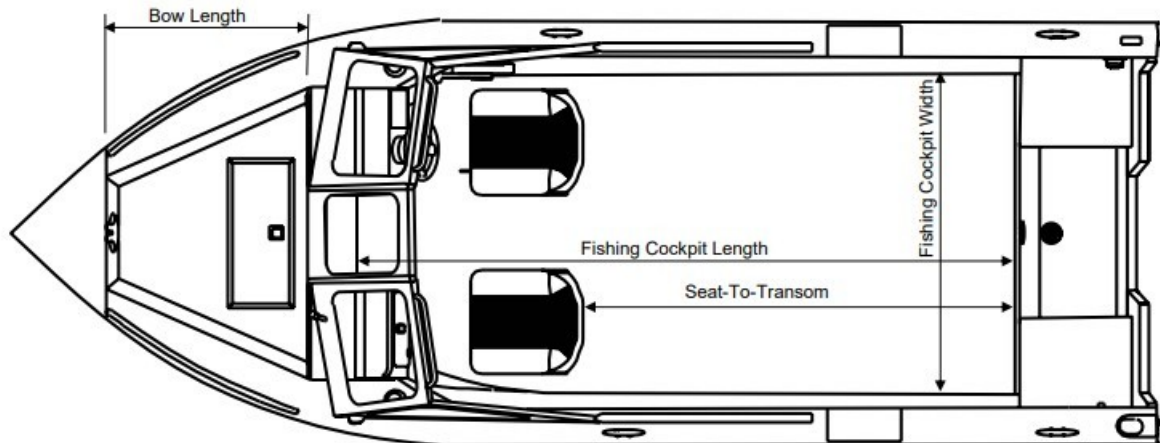

NEW 2025 Hewescraft 180 Sportsman

Call For Price

Description

Call 616-997-8888 for price. The 180 Sportsman has been Hewescraft's™ best-selling model for decades because of its surprising roominess and fishability in such a compact, affordable package. With nearly 11 feet of fishing cockpit behind the driver and co-pilot seats, short or long bench seating can ...

GENERAL INFORMATION

Manufacturer	Hewescraft
Model Year	2025
Model Name	180 Sportsman
Model Code	180 Sportsman
Stock Number	7115
Color	Black
Condition	NEW
Engine	Mercury outboard

Contact

LYNDEN SPORTS CENTER
1016 O' Malley Drive
Coopersville, MI 49404
Phone: 616-997-8888
Website:
<http://www.lyndensportscenter.com>