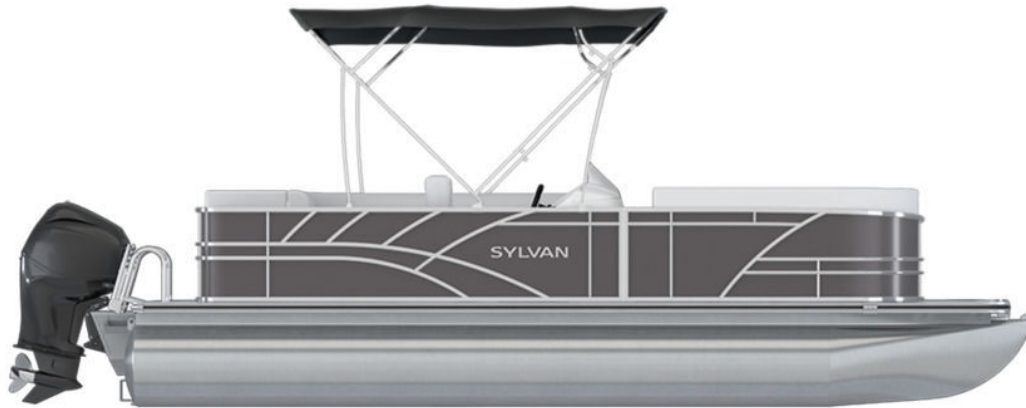

NEW 2025 Sylvan MIRAGE 8520 CRS

\$40,523

Description

Boat: Sylvan MIRAGE 8520 CRS

GENERAL INFORMATION

Manufacturer	Sylvan
Model Year	2025
Model Name	MIRAGE 8520 CRS
Model Code	MIRAGE 8520 CRS
Stock Number	B000851424
Color	Carbon
Condition	NEW
Engine	