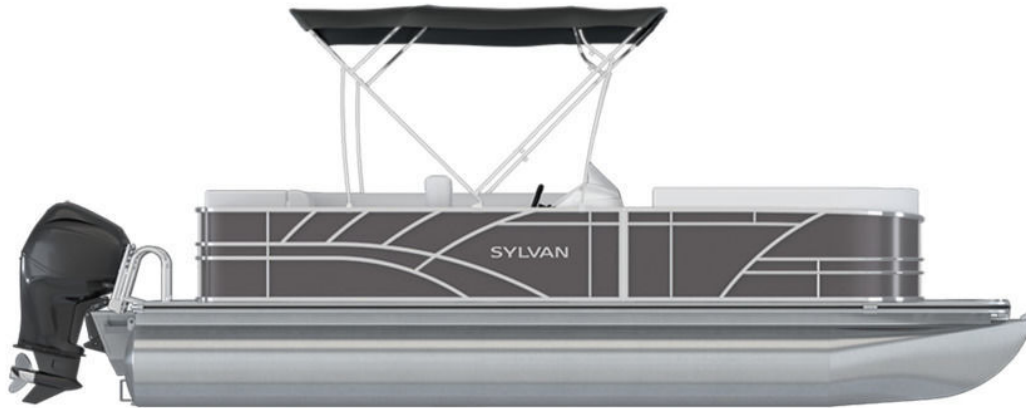

NEW 2025 Sylvan MIRAGE 8520 CRS

\$40,523

Description

Boat: Sylvan MIRAGE 8520 CRS

GENERAL INFORMATION

Manufacturer	Sylvan
Model Year	2025
Model Name	MIRAGE 8520 CRS
Model Code	MIRAGE 8520 CRS
Stock Number	B000851425
Color	Carbon
Condition	NEW
Engine	