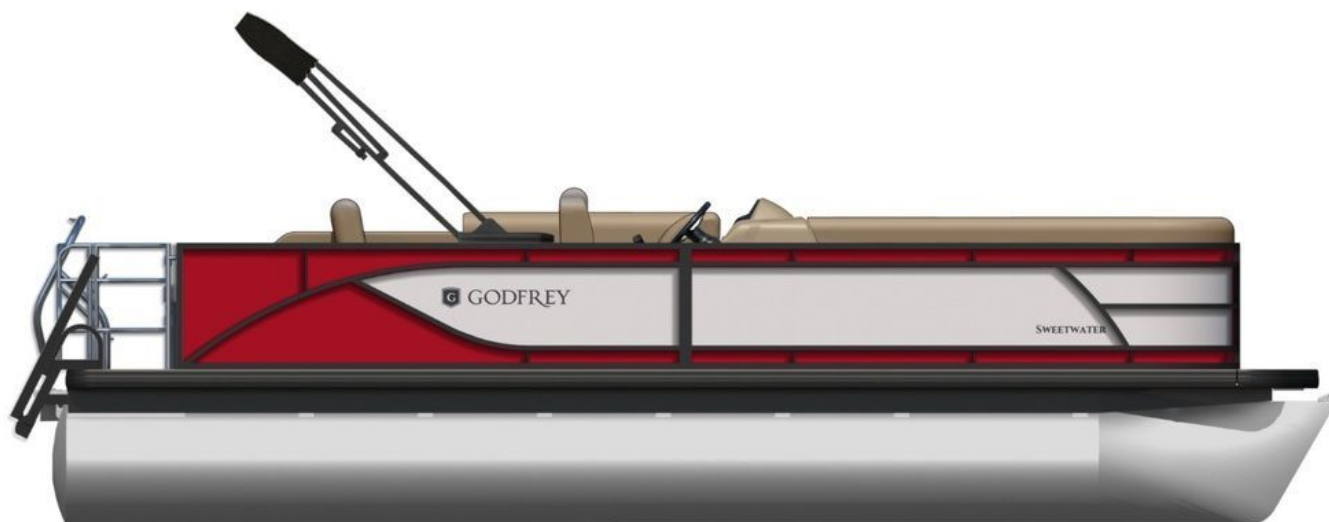

NEW 2025 Godfrey Pontoons Sweetwater 2286 SFL GTP 27 in. Center Tube Package

Call For Price

Description

150hp VMAX, In Floor storage 27" GTP Center Tube, Lowrance eagle 5 Depth/Fish Finder, , Seastar Hydraulic Steering w/ tilt, Midnight pckg, Docking Lights, Co-Captain Seat, Windscreen, Blackout pkg.

GENERAL INFORMATION

Manufacturer	Godfrey Pontoons
Model Year	2025
Model Name	Sweetwater 2286 SFL GTP 27 in. Center Tube Package
Model Code	Sweetwater 2286 SFL GTP 27 in. Center Tube Package
Stock Number	SW243126
Color	CRIMSON
Condition	NEW
Engine	