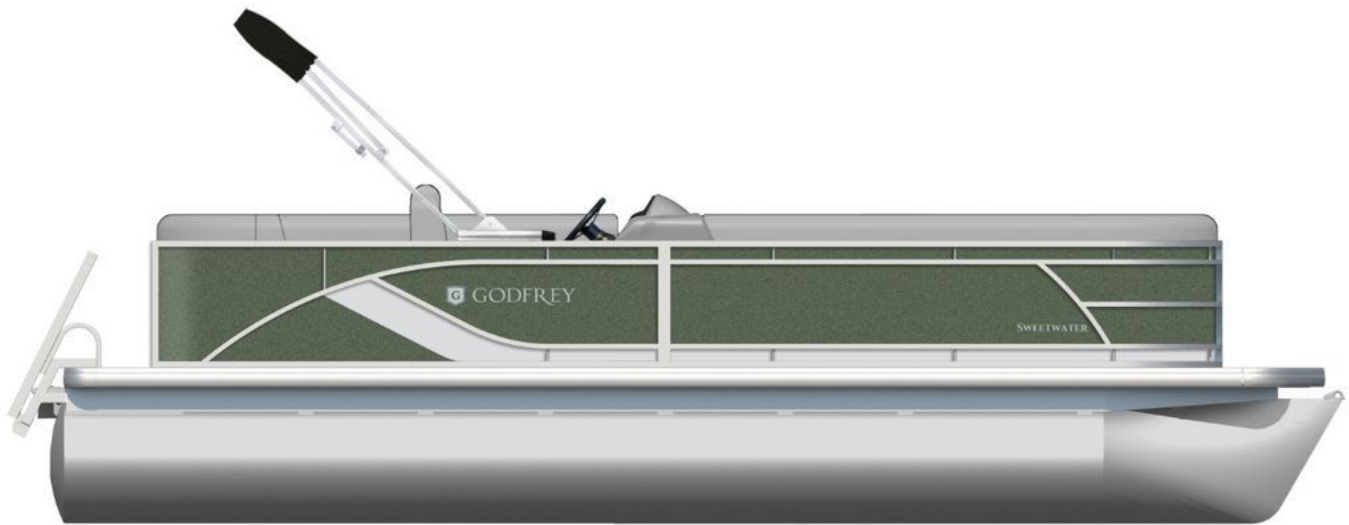

NEW 2025 Godfrey Pontoons Sweetwater 2286 C

Call For Price

Description

115hp Yamaha, Ski Tow, Hydraulic Steering, Windshield

GENERAL INFORMATION

Manufacturer	Godfrey Pontoons
Model Year	2025
Model Name	Sweetwater 2286 C
Model Code	Sweetwater 2286 C
Stock Number	SW243159
Color	Sage
Condition	NEW
Engine	