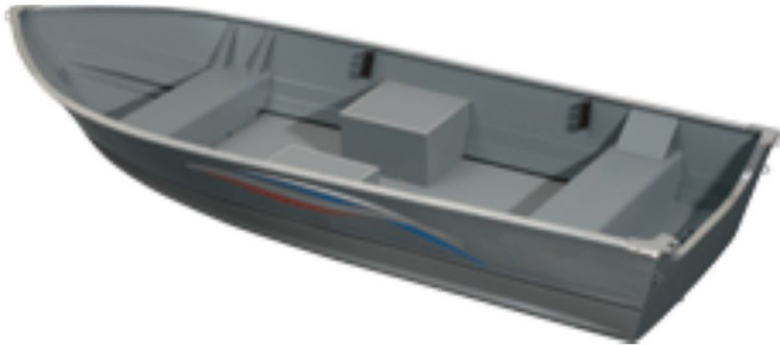

USED 2021 Smoker Craft 15 DLX Alaskan \$10,900

Description

No description available

GENERAL INFORMATION

Manufacturer	Smoker Craft
Model Year	2021
Model Name	15 DLX Alaskan
Model Code	15 DLX Alaskan
Stock Number	
Color	Gray
Condition	USED
Engine	