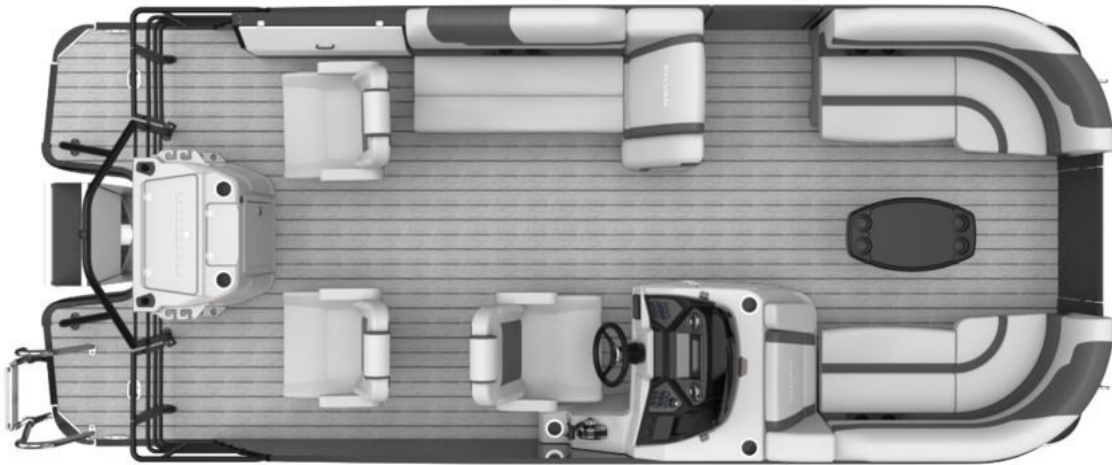

# NEW 2025 Sylvan L1 Party Fish

\$50,109

## Description

TWINTUBE. Onyx w/ Light Blue Accent Stripe. Mercury 50ELPT CT.  
Engine Upgrade Options Available

## GENERAL INFORMATION

Manufacturer	Sylvan
Model Year	2025
Model Name	L1 Party Fish
Model Code	L1 Party Fish
Stock Number	B000851432
Color	Onyx/Light Blue Graphics
Condition	NEW
Engine	