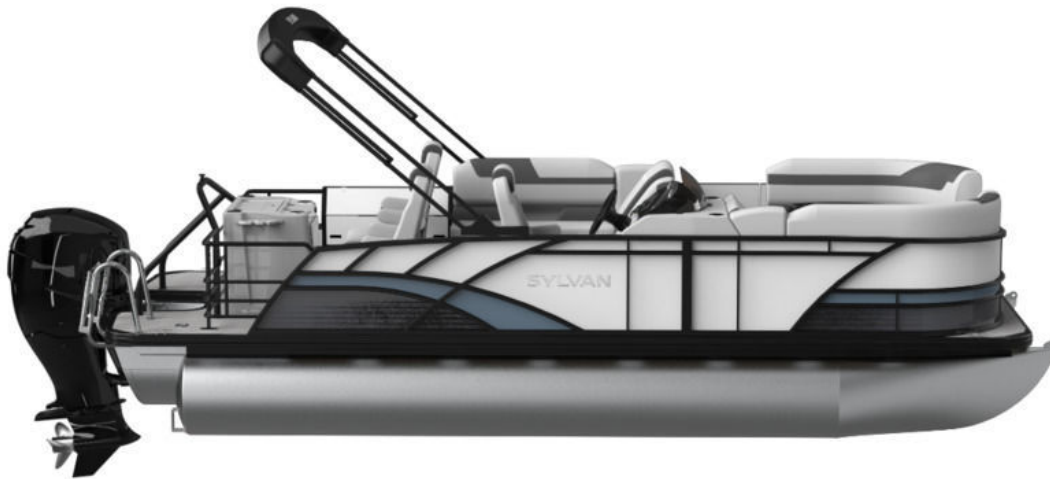

# NEW 2025 Sylvan L1 Party Fish

## \$50,109

### Description

TWINTUBE. White w/ Light Blue Accent Stripe. Mercury 50ELPT CT.  
Engine Upgrade Options Available

### GENERAL INFORMATION

Manufacturer	Sylvan
Model Year	2025
Model Name	L1 Party Fish
Model Code	L1 Party Fish
Stock Number	B000851431
Color	White/Light Blue Graphics
Condition	NEW
Engine	