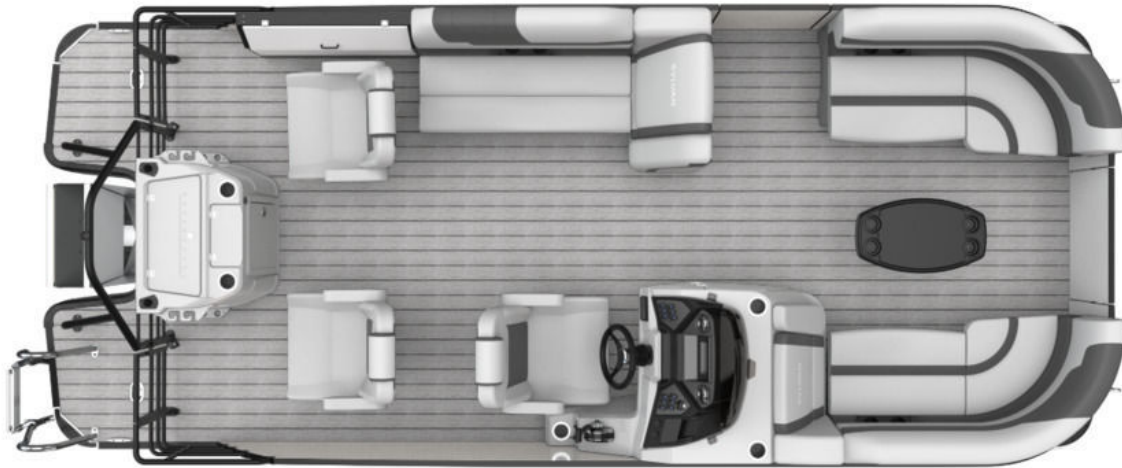

NEW 2025 Sylvan L1 Party Fish

\$50,109

Description

TWINTUBE. White w/ Light Blue Accent Stripe. Mercury 50ELPT CT. Engine
Upgrade Options Available

GENERAL INFORMATION

Manufacturer	Sylvan
Model Year	2025
Model Name	L1 Party Fish
Model Code	L1 Party Fish
Stock Number	B000851430
Color	White/Light Blue Graphics
Condition	NEW
Engine	