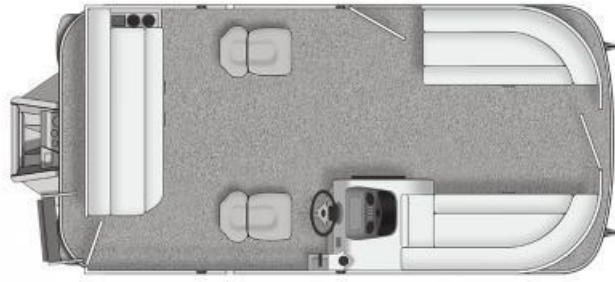

USED 2021 Crestliner 180 Sprint Cruise \$24,995

Description

Max HP: 75 hp Deck Length: 19 ft. 6 in. Deck Width: 8 ft. Weight: 1,672 lb. Capacity: 9 persons Number of Tubes: 2 Fuel Capacity: 6 gal. portable Max Carry Capacity: 1,939 lb.

GENERAL INFORMATION

| | |
|--------------|-------------------|
| Manufacturer | Crestliner |
| Model Year | 2021 |
| Model Name | 180 Sprint Cruise |
| Model Code | 180 Sprint Cruise |
| Stock Number | |
| Color | Red |
| Condition | USED |
| Engine | |