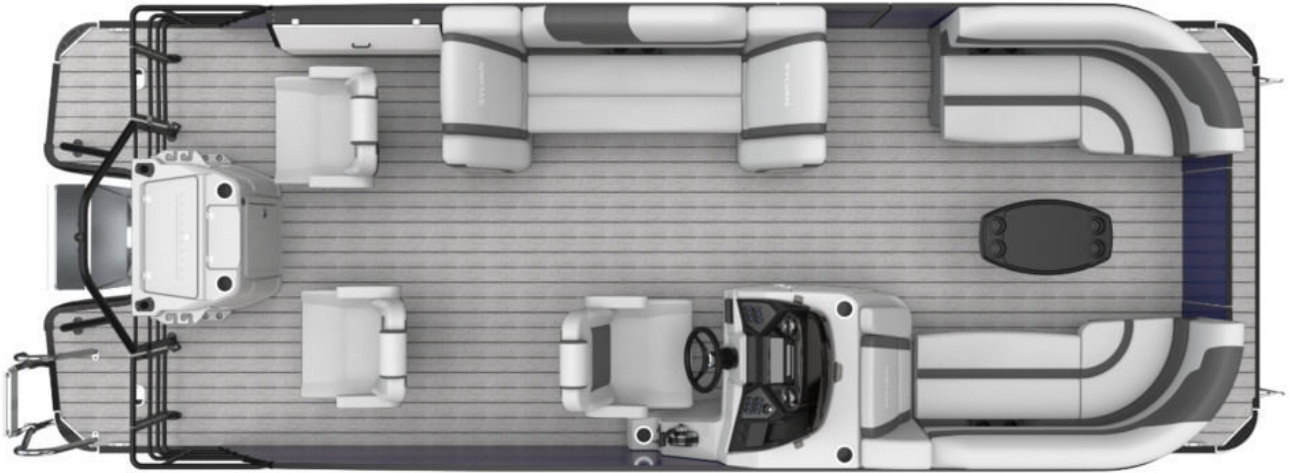

NEW 2025 Sylvan L3 Party Fish
\$56,638

Description

TWINTUBE. Blue w/ White Accent Stripe. Mercury 60ELPT CT. Engine Upgrade
Options Available

GENERAL INFORMATION

Manufacturer	Sylvan
Model Year	2025
Model Name	L3 Party Fish
Model Code	L3 Party Fish
Stock Number	B000849354
Color	Blue/White Graphics
Condition	NEW
Engine	