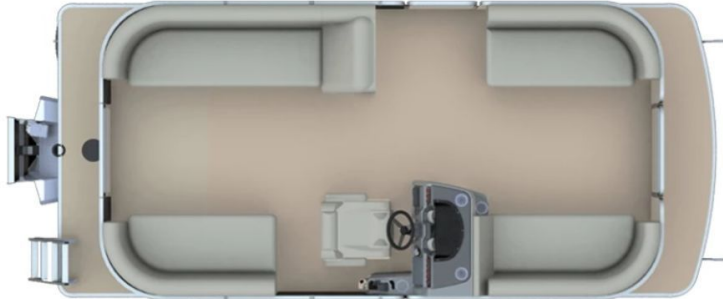

NEW 2024 Godfrey Pontoons Sweetwater 2086 SB GTP 27 in. Center Tube Package Call For Price

Description

No description available

GENERAL INFORMATION

Manufacturer	Godfrey Pontoons
Model Year	2024
Model Name	Sweetwater 2086 SB GTP 27 in. Center Tube Package
Model Code	Sweetwater 2086 SB GTP 27 in. Center Tube Package
Stock Number	
Color	
Condition	NEW
Engine	