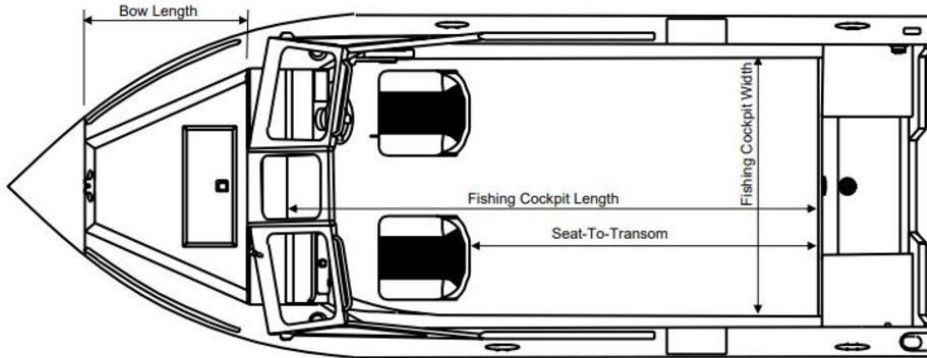

NEW 2024 Hewescraft Sportsman 180 SM

Call For Price

SPECIFICATIONS SPORTSMAN

Description

No description available

GENERAL INFORMATION

Manufacturer	Hewescraft
Model Year	2024
Model Name	Sportsman 180 SM
Model Code	Sportsman 180 SM
Stock Number	H278
Color	STEEL BLUE
Condition	NEW
Engine	