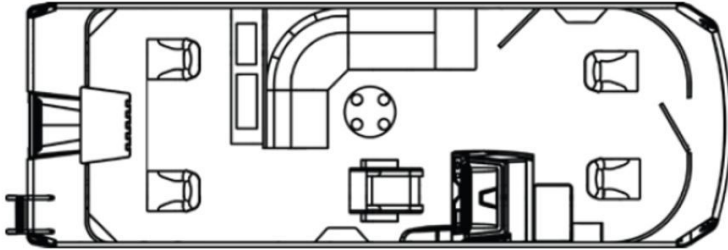

NEW 2024 Viaggio V22F
\$26,502

Description

No description available

GENERAL INFORMATION

Manufacturer	Viaggio
Model Year	2024
Model Name	V22F
Model Code	V22F
Stock Number	MH2423
Color	
Condition	NEW
Engine	