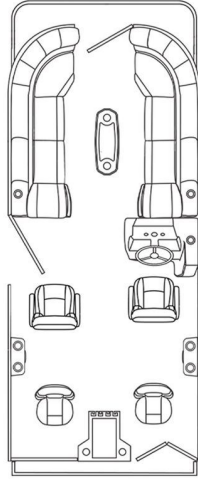

NEW 2024 Flagship E22RF

$31,225

22
*NEW

Description

No description available

GENERAL INFORMATION

Manufacturer	Flagship
Model Year	2024
Model Name	E22RF
Model Code	E22RF
Stock Number	FS2408
Color	
Condition	NEW
Engine	

Contact

Shoeder's RV & Marine
2230 N Stevens St
Rhineland, WI 54501
Phone: 888.311.1534
Website:
<https://www.shoedersmarine.com>