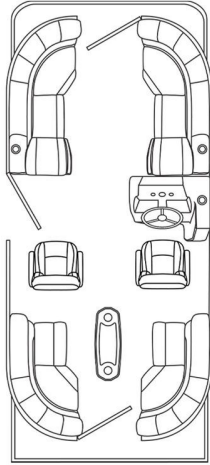

NEW 2024 Flagship E20CU BI TOON

\$27,842

20

Description

No description available

GENERAL INFORMATION

Manufacturer	Flagship
Model Year	2024
Model Name	E20CU BI TOON
Model Code	E20CU BI TOON
Stock Number	FS2407
Color	
Condition	NEW
Engine	