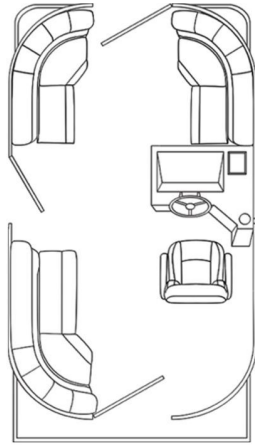

NEW 2024 Flagship E16CS BI TOON

\$25,263

CS
**NEW*

Description

No description available

GENERAL INFORMATION

Manufacturer	Flagship
Model Year	2024
Model Name	E16CS BI TOON
Model Code	E16CS BI TOON
Stock Number	FS2406
Color	
Condition	NEW
Engine	