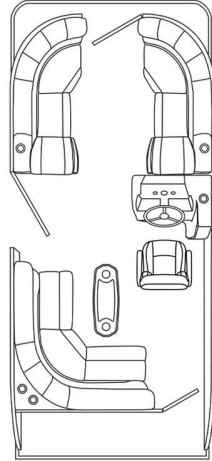

NEW 2024 Flagship E20LS BI TOON

\$27,662

20

Description

No description available

GENERAL INFORMATION

Manufacturer	Flagship
Model Year	2024
Model Name	E20LS BI TOON
Model Code	E20LS BI TOON
Stock Number	FS2405
Color	
Condition	NEW
Engine	