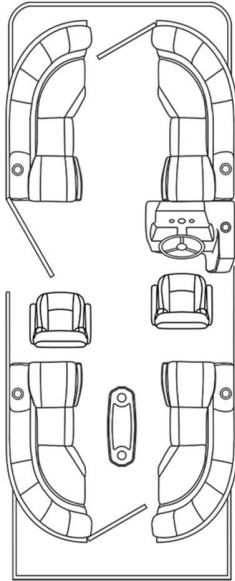

NEW 2024 Flagship E22CU

\$27,481

Description

No description available

GENERAL INFORMATION

Manufacturer	Flagship
Model Year	2024
Model Name	E22CU
Model Code	E22CU
Stock Number	FS2404
Color	
Condition	NEW
Engine	