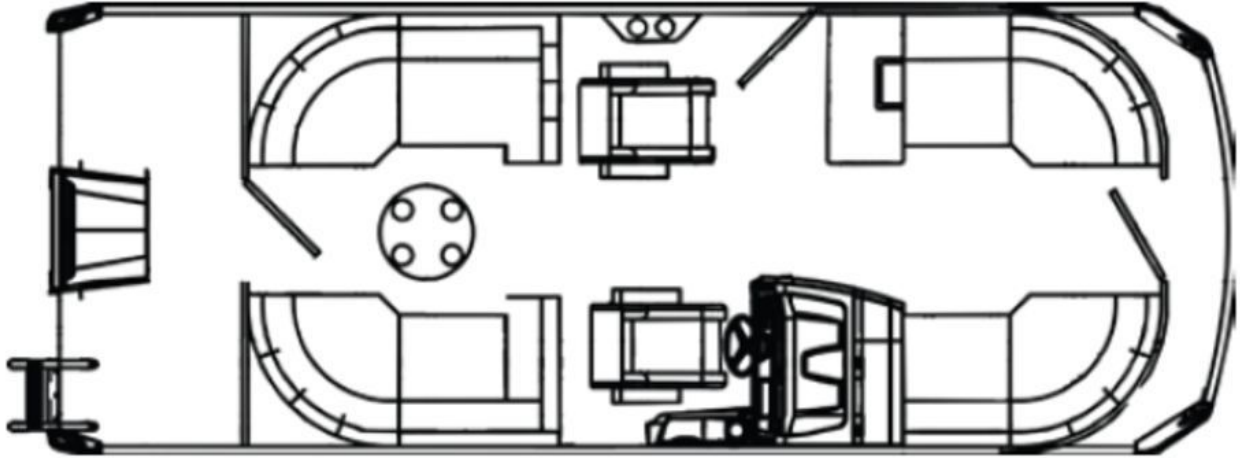

NEW 2024 Viaggio X20UX MODEL 20U
\$30,555

Description

No description available

GENERAL INFORMATION

Manufacturer	Viaggio
Model Year	2024
Model Name	X20UX MODEL 20U
Model Code	X20UX MODEL 20U
Stock Number	MH2412
Color	
Condition	NEW
Engine	