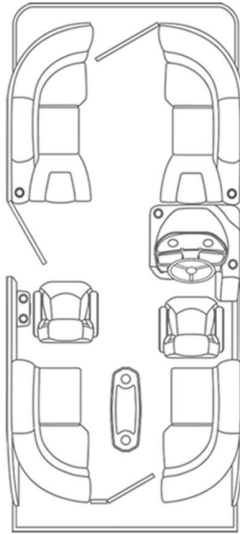

NEW 2024 Flagship D20CU

\$31,636

Description

No description available

GENERAL INFORMATION

Manufacturer	Flagship
Model Year	2024
Model Name	D20CU
Model Code	D20CU
Stock Number	FS2403
Color	
Condition	NEW
Engine	