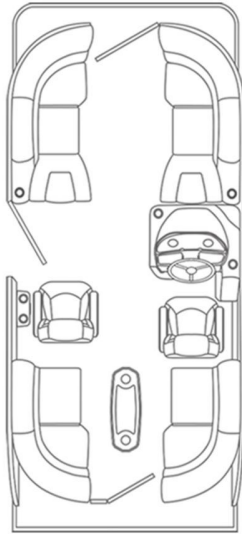

NEW 2024 Flagship D20CU

\$31,636

Description

No description available

GENERAL INFORMATION

Manufacturer	Flagship
Model Year	2024
Model Name	D20CU
Model Code	D20CU
Stock Number	FS2402
Color	
Condition	NEW
Engine	