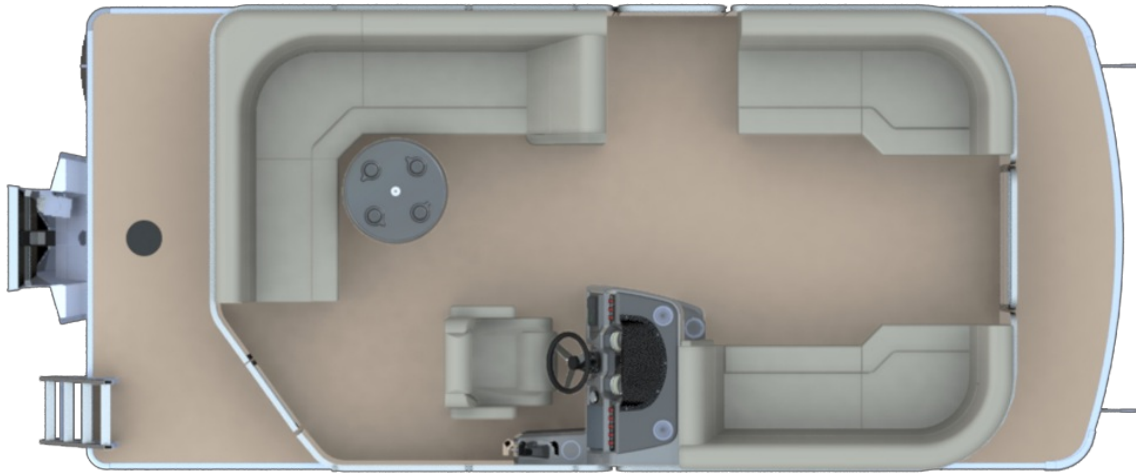

NEW 2025 Godfrey Marine EX2086CXP  
Call For Price

**Description**

2023 SWEETWATER XPERIENCE 2086 CRUISE RAIL SKIN COLOR: METALLIC BLACK FLOORING: PLATINUM WEAVE VINYL COLOR: PLATINUM GREY MOTOR: YAMAHA F70LA INCLUDED OPTIONS: LED DOCKING LIGHTS EXTREME STEERING WITH TILT WHEEL