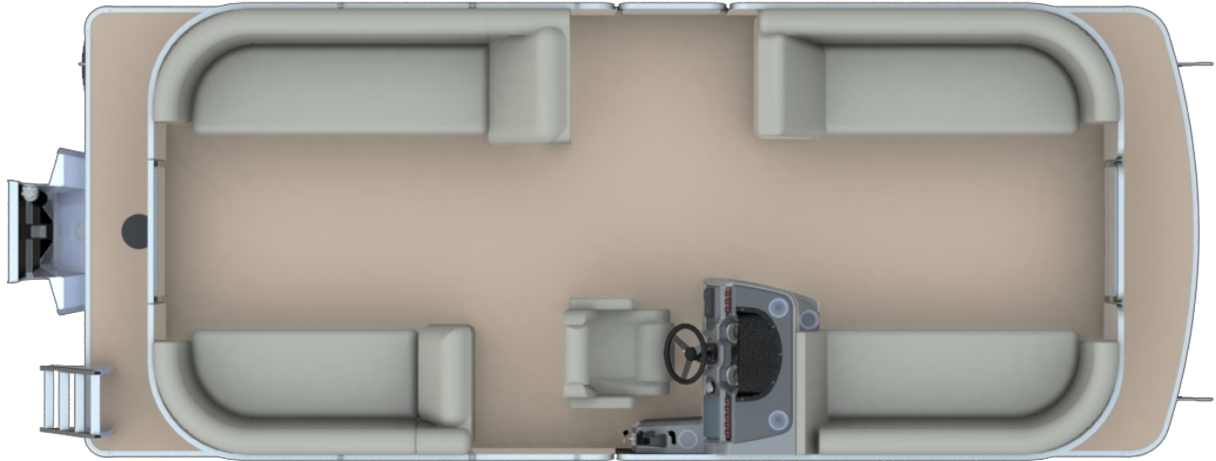

NEW 2022 Godfrey Marine SW2286SB
Call For Price

Description

SWEETWATER SW 2286 SPLIT BENCH WITH C SEATING RAIL SKIN COLOR:Â CHARCOAL PLAYPEN
COVER:Â BLACK FURNITURE COLOR/ACCENT:Â GRAY/CARBON RAIL FRAME:Â SILVER
FLOORING:Â PLATINUM WEAVE CONSTRUCTION OPTIONS INCLUDED: - FULL LIFTING STRAKES - 27" TUBE
UPGRADE EXTERIOR OPTIONS INCLUDED:Â - BLACK ACCENT ST...

GENERAL INFORMATION

Manufacturer	Godfrey Marine
Model Year	2022
Model Name	SW2286SB
Model Code	SW2286SB
Stock Number	67089
Color	CHARCOAL
Condition	NEW
Engine	YAMAHA VF115LA

Contact

Dockside Marine Inc.
4320 State Rd
Glennie, MI 48737
Phone: 989.735.2170
Fax: 989.735.3258
Website:
<http://www.docksidemarineinc.net/>